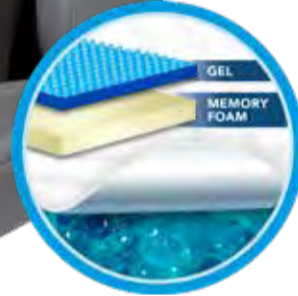

• 4 per inner

Foam Lumbar Seat Cushion

3903222D - 4pc PDQ

• 4 per inner

CORE - PREMIUM Seat Cushions

Posterior Comfort

Gel+Foam Posterior Cushion

3903321 - Black 

- Memory foam plus gel
- Cooling gel insert absorbs heat for a cooling effect
- 4 per inner

Lumbar Comfort

Gel+Foam Lumbar Cushion

3903322 - Black 

- Memory foam plus gel
- Cooling gel insert absorbs heat for a cooling effect
- 4 per inner