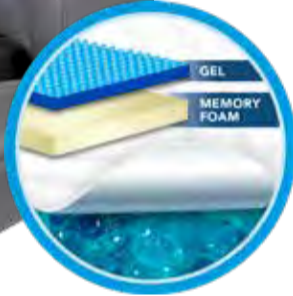

• 4 per inner

Foam Lumbar Seat Cushion

3903222D - 4pc PDQ

• 4 per inner

CORE - PREMIUM Seat Cushions

Posterior Comfort

Gel+Foam Posterior Cushion

3903321 - Black 

- Memory foam plus gel
- Cooling gel insert absorbs heat for a cooling effect
- 4 per inner

Lumbar Comfort

Gel+Foam Lumbar Cushion

3903322 - Black 

- Memory foam plus gel
- Cooling gel insert absorbs heat for a cooling effect
- 4 per inner