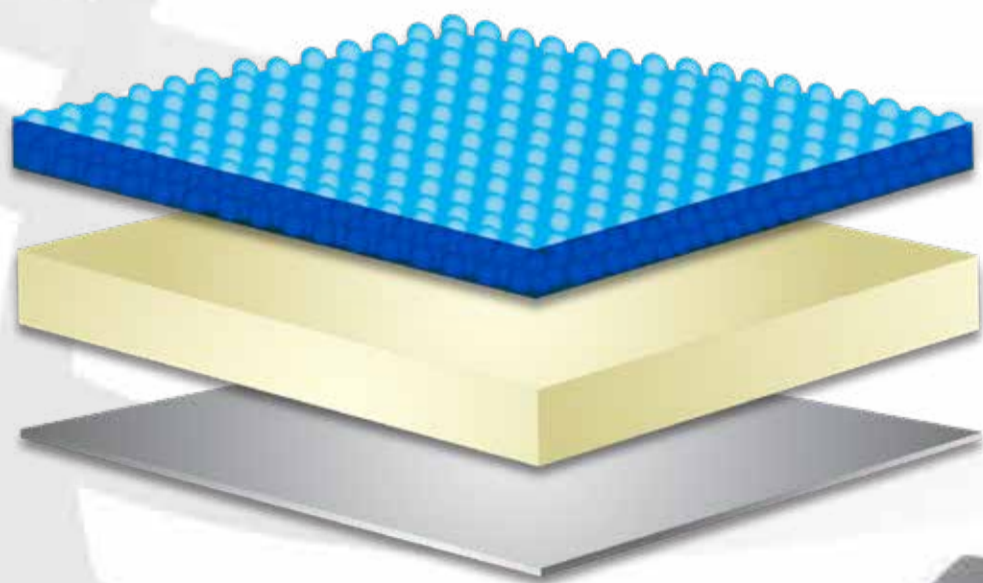

STEERING WHEEL COVER

- FITS 14.5 inch (36.8CM) to 15.5 inch (39.4CM) DIAMETER
- INSTALLS IN SECONDS

ERGO-DRIVE[®] GEL

TARGETED COMFORT

Designed to fit wheels between **14½" to 15½"** in diameter

Comfort Gel