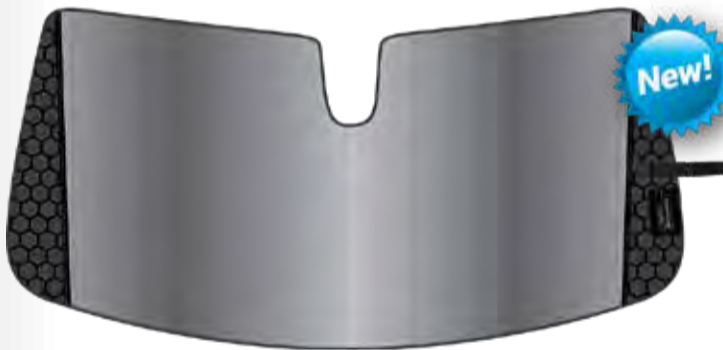

Original Dickies® - Accordion & Magic Shades

ORIGINAL DICKIES®

Rose Quartz DICKIES® - 6pc PDQ

40745 - Black/Rose Quartz **DISCONTINUED**

• 6 per inner

Truck DICKIES® - 6pc PDQ

MADE FOR  **TRUCKS**

40948 - Black/Silver