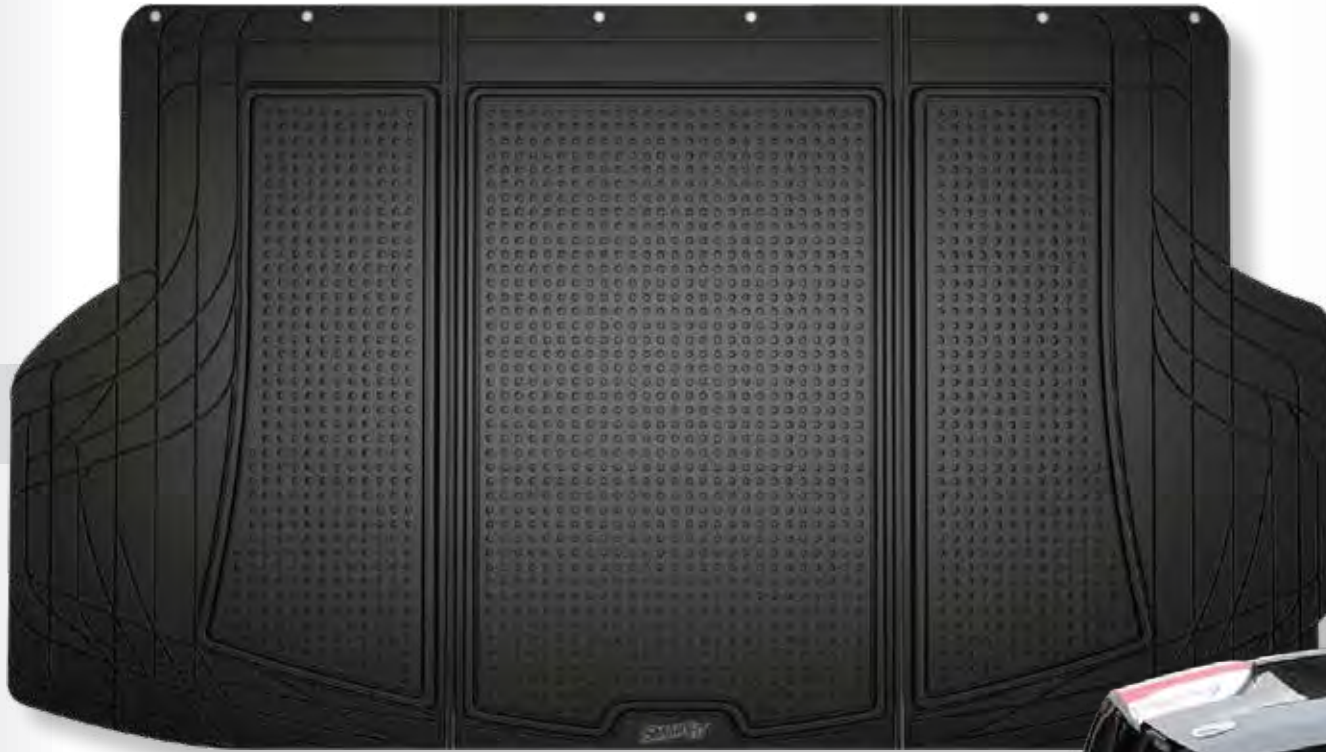

SmartFit™ Rubber Cargo

79937 - Black

- Includes (1) Cargo Mat
- 3 per inner