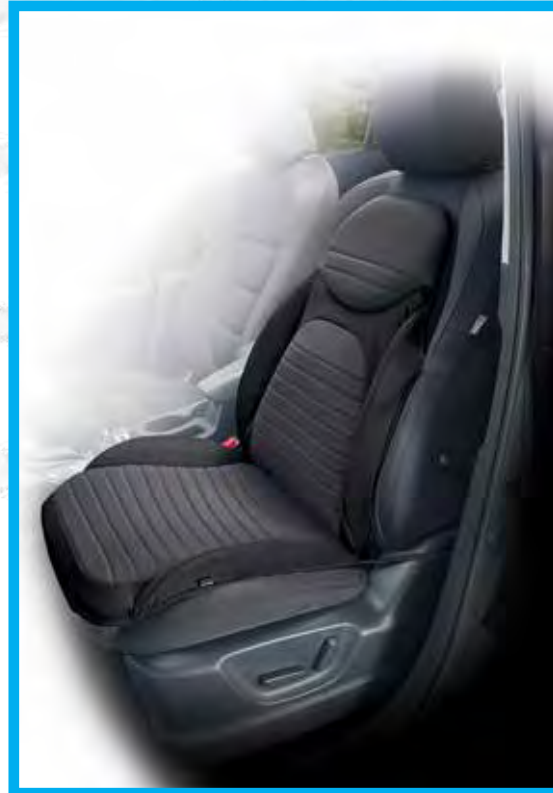

### Arena Sport Seat Cushion

805774 - Black/Gray

- Sporty ergonomic cushion in classic black & gray design
- 2 per inner

**New!**

TARGETED  
LUMBAR &  
POSTERIOR  
COMFORT