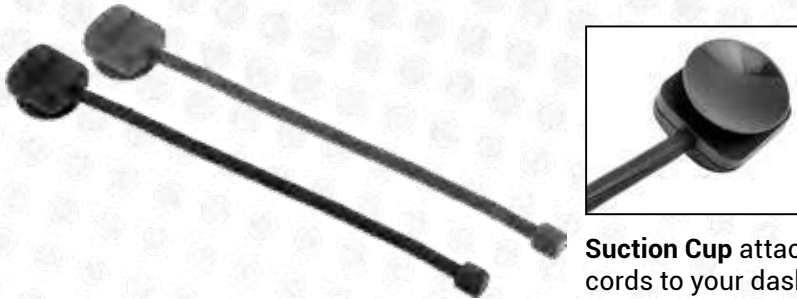

Goxt®

CORD ORGANIZATION

Simple and effective cord management

6-inch Suction Cup Wrap - 2 pack