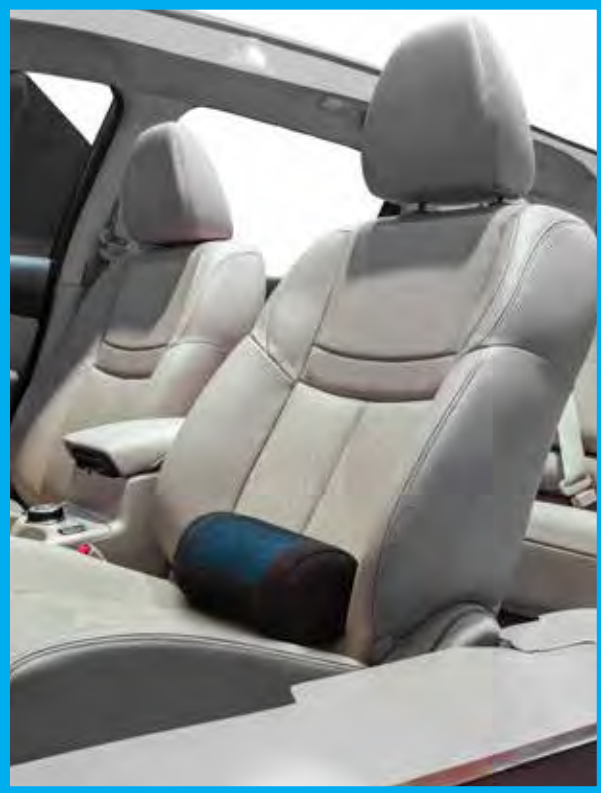

ERGO-DRIVE® GEL

TARGETED COMFORT

EVERYDAY SERIES

BEST

CORE - PREMIUM SEAT CUSHIONS

TARGETED
LUMBAR
COMFORT

Gel Lumbar Travel Roll

40236 - Black

- Memory foam plus gel
- Shaped to support the natural curve of your lower back
- 2 per inner