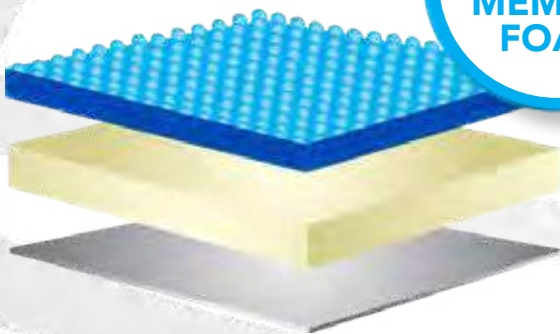

TARGETED
LUMBAR
COMFORT

Gel Posterior Cushion

40299 - Black

- Alleviates pressure points for maximum comfort
- 2 per inner