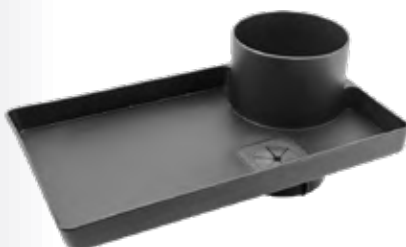

Tray Organizer

91149 - Black

- Holds phones, snacks and other items
- Flexible opening holds cords in place
- 3 per inner