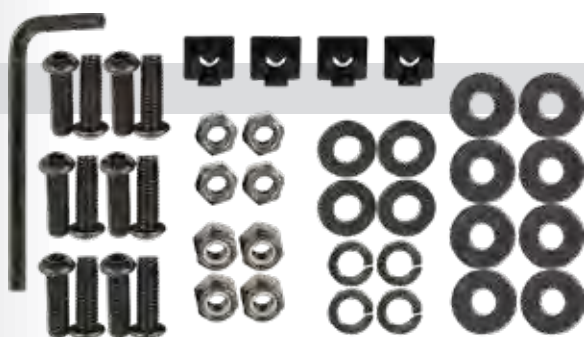

Deluxe All-in-One Kit

93990

- 41-pieces
- Assorted hardware for all mounting solutions
- Lock washers and spacers for secure rattle-proof installation
- 4 per inner