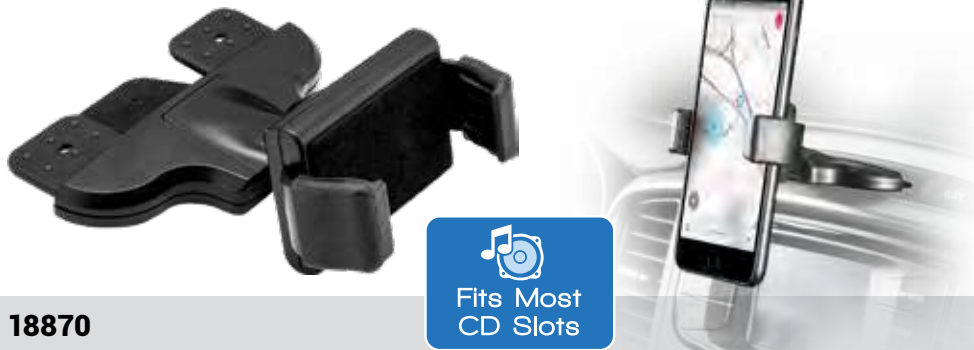

### Adjustable CD Slot

Fits Most CD Slots

**18870**

- Adjustable Arms
- Mounts securely in CD slot
- 2 per inner