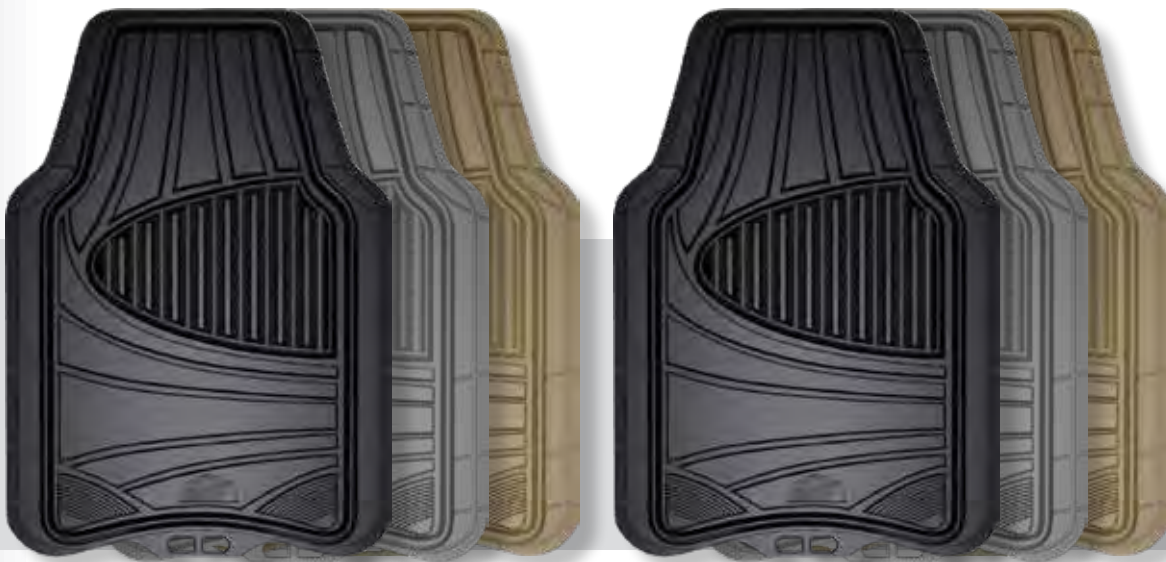

Armor All® Rubber Mats

Armor All™ Heavy Duty

78895 - Black

- Ultra heavy duty mat protects vehicle from extreme conditions
- Raised border and channel design protects vehicle from dirt, grime and liquids
- Carpet claw and anti-skid nib backing keeps the mats in place
- Includes (2) Front and (2) Rear Mats
- 4 per inner

Armor All™ Full Coverage

78843 - Black

78844 - Grey

78845 - Tan

- Classic style with raised border traps rain, snow and mud
- Trimmable edges allow for a customized fit
- Carpet claw and anti-skid nib backing keeps the mats in place
- Full rear runner for total vehicle coverage
- Includes (2) Front Mats and (1) Full Rear Runner
- 4 per inner