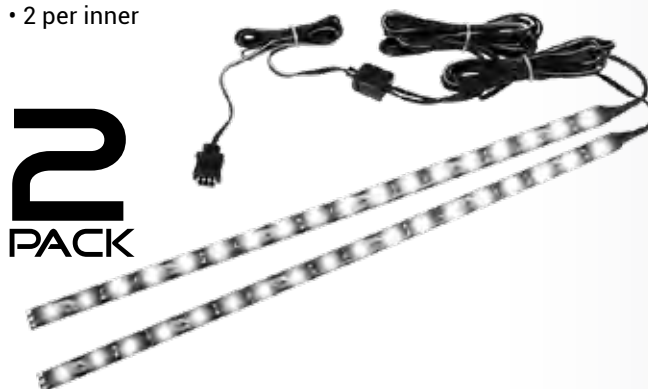

- **23804 - White**
- **23803 - Blue**
- **23805 - Red**
- **23806 - Green**

- Customize your vehicle with two 12" LED Flex Strip Lights
- EZ Install with Quick Clip 12V System
- Optional Hardwire Installation
- 2 per inner