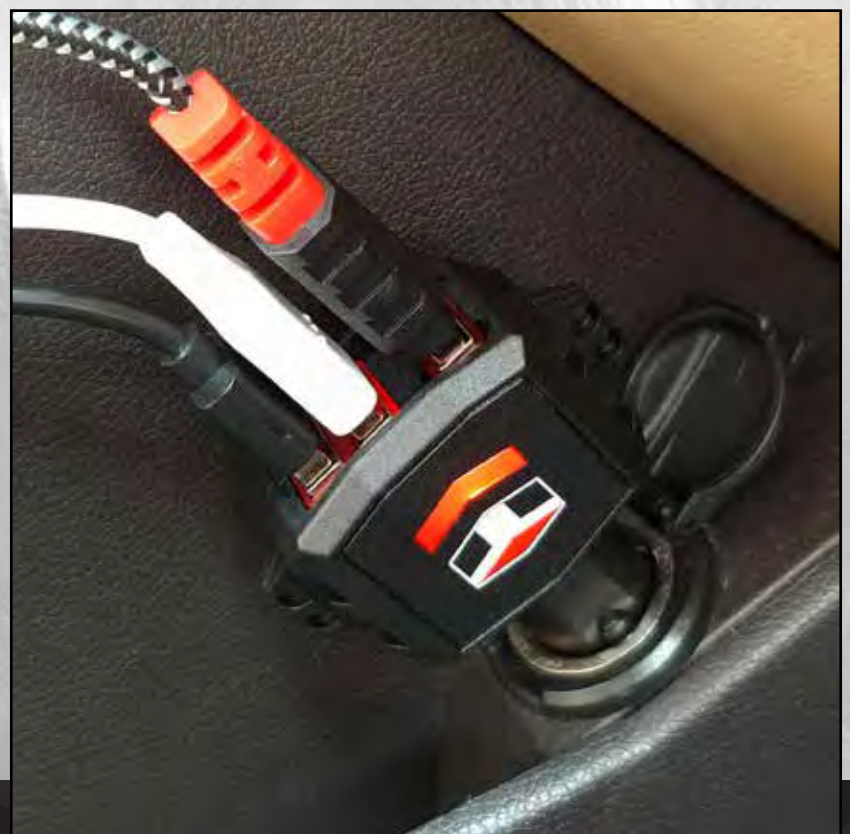

TUFF TECH™

12V CHARGING

12V USB CHARGER

23351

- 2.4 Amp high-speed charging
- 2 per inner

12V DUAL USB CHARGER

23377

- 2.8 Amp high-speed charging
- 2 per inner

12V TRIPLE USB CHARGER

23356

- 4.8 Amp high-speed charging
- 2 per inner

12V USB CHARGER WITH MICRO USB CORD

23352

DISCONTINUED

- 4ft dura cord
- 2.4 Amp high-speed USB
- 2 per inner

12V USB CHARGER WITH LIGHTNING CORD

23353

- 4ft dura cord
- 2.4 Amp high-speed USB
- 2 per inner

12V USB CHARGER WITH TYPE-C

24604

- 4ft dura cord
- 2.4 Amp high-speed USB
- 2 per inner