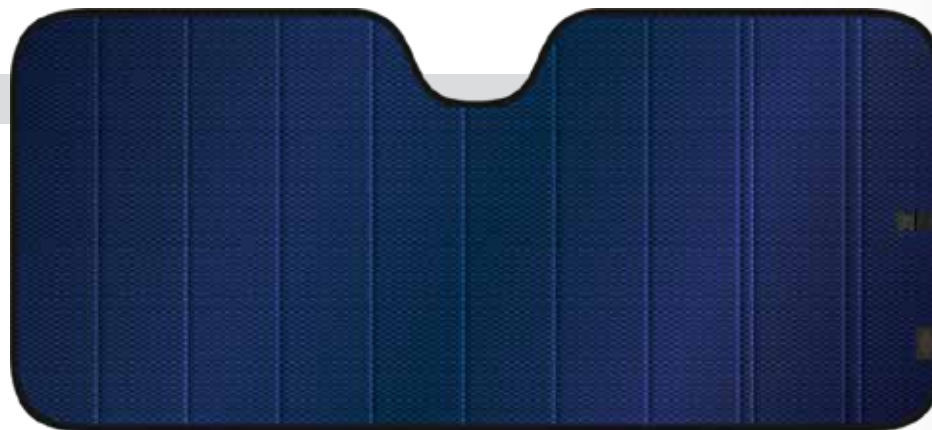

# Original Dickies® - Accordion & Magic Shades

ORIGINAL DICKIES®

**Charcoal Smoke DICKIES® - 6pc PDQ**

**805958** - 63" X 28.5"

• 6 per inner

**Navy Pearl DICKIES® - 6pc PDQ**

**806599** - 63" X 28.5"

• 6 per inner