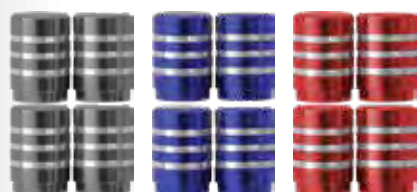

Billet

16012 - Charcoal

16013 - Blue

16014 - Red

- Machined aluminum
- Set of 4
- 6 per inner