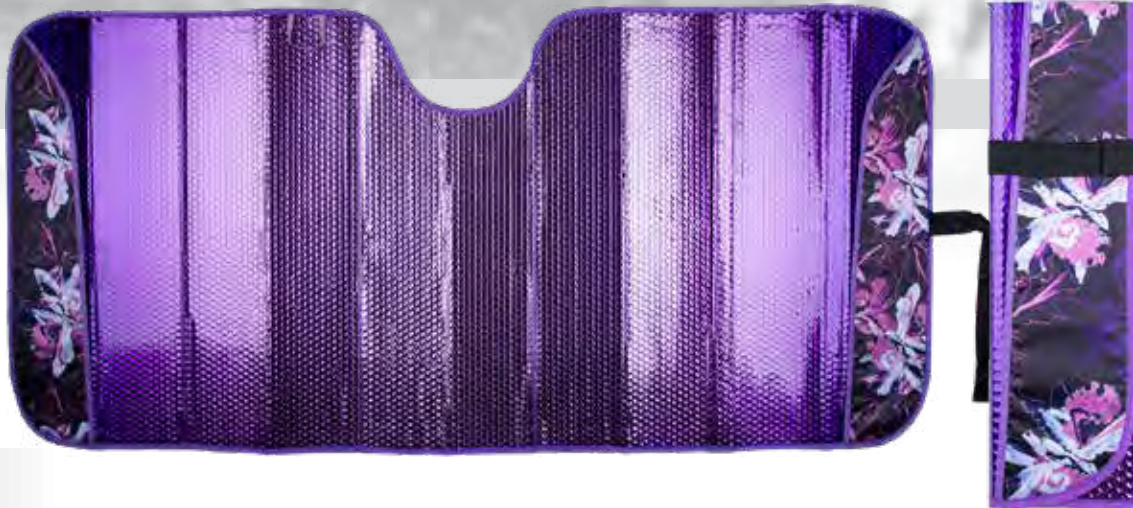

Orange Floral VISION

ACCORDION SUN SHADES

KEEP YOUR VEHICLE
COOLER
*up to 44°F/25°C

Purple Floral VISION

40814 - 63" X 28.5"

• 6 per inner