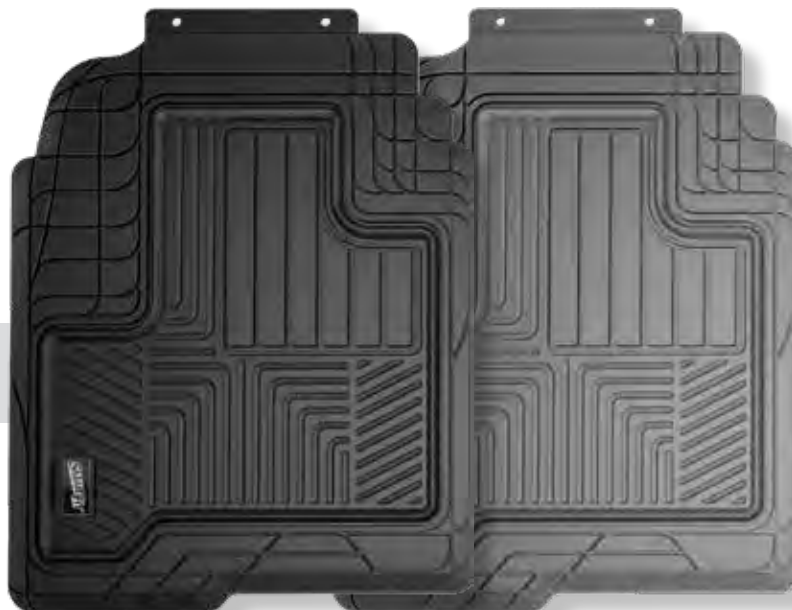

SmartFit™ Truck 3-piece Rubber

- 79930 - Black
- 79931 - Grey

ENGINEERED TO FIT:

TRUCKS

- Includes (2) Front Mats and (1) Full Rear Runner
- 3 per inner