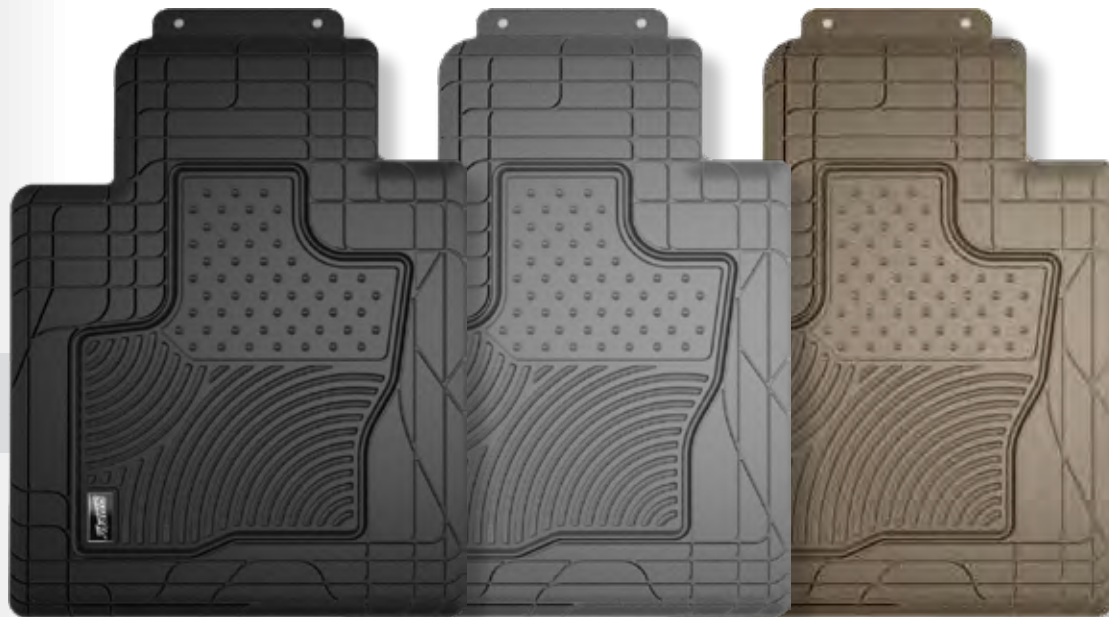

SmartFit™ SUV 4-piece Rubber

- 79927 - Black
- 79928 - Grey
- 79929 - Tan

ENGINEERED TO FIT:

SUV'S & CROSSOVERS

- Includes (2) Front and (2) Rear Mats
- 3 per inner